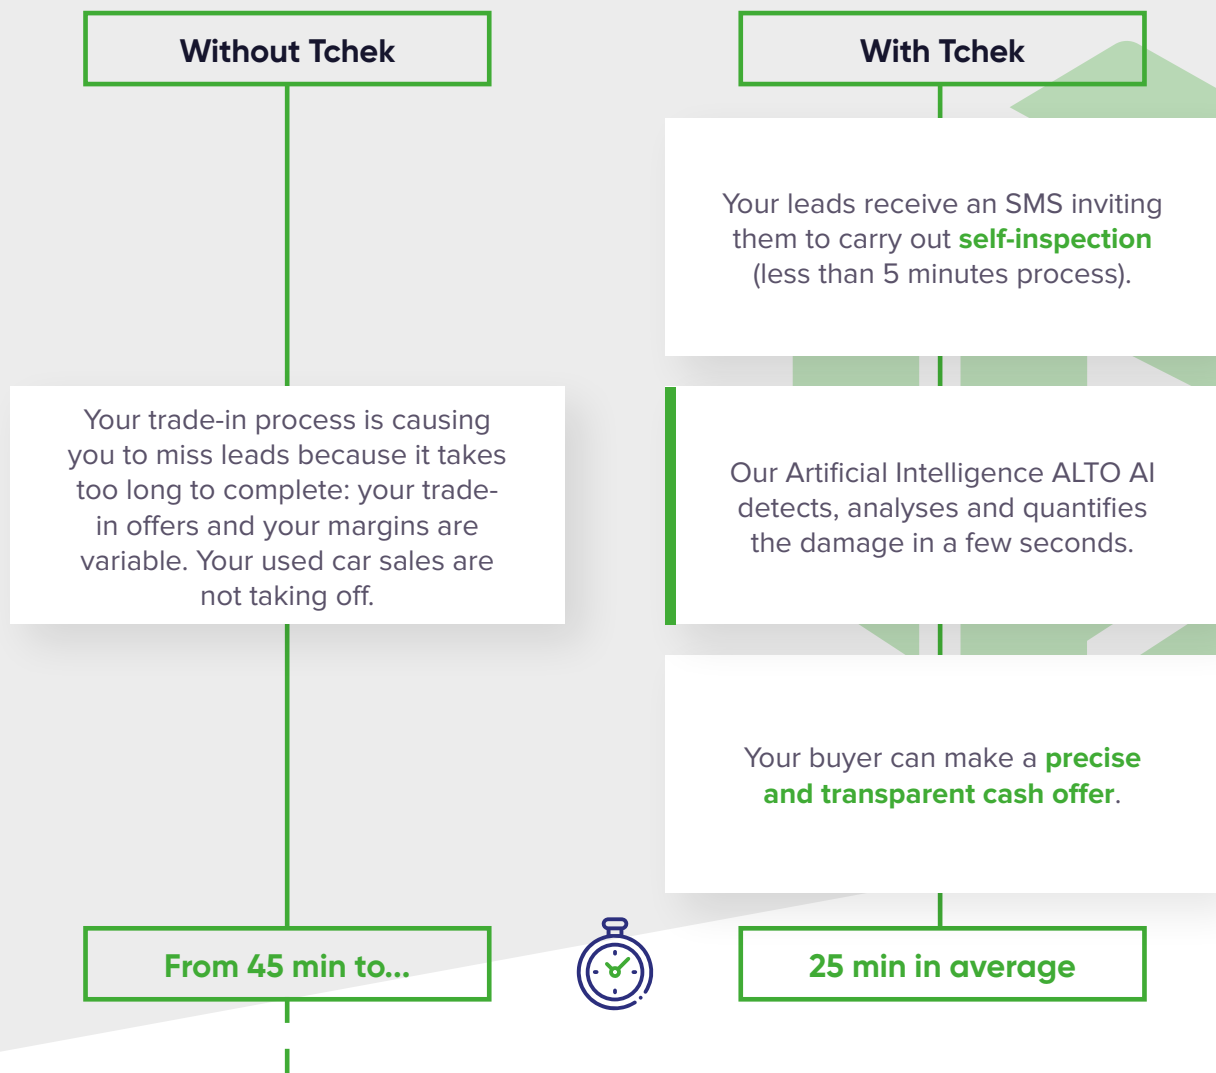

Automate your repair costs estimates **without losing margin!**

**Double** your lead handling capacity!

**Easily measure** your operational performance.

NEW!

# With Tchek Remote Trade-in, make trade-in offers **up to 2 times faster** than with a live inspection solution!