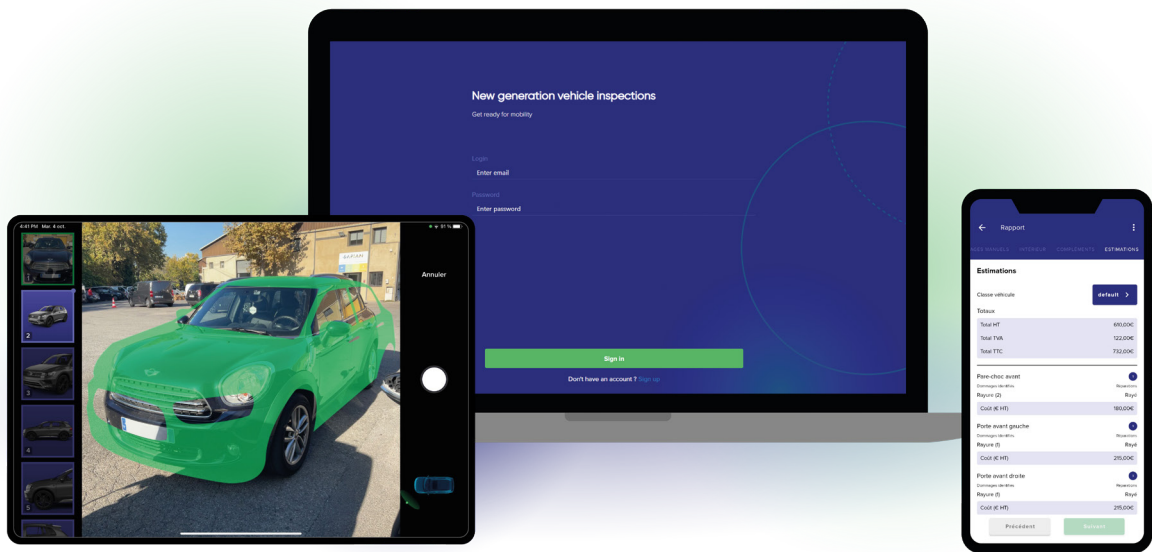

Enjoy our solutions **on all your devices,**
with or without downloading !

Contact

hello@tchek.ai

Book your demo on
tchek.ai