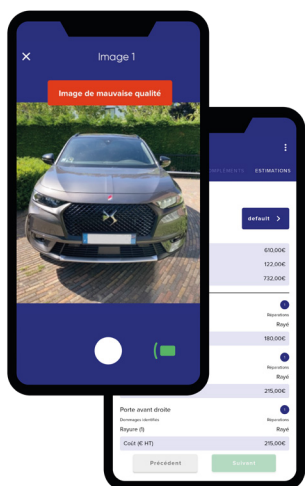

Artificial intelligence to help you for the reprocessing of your photos.

With Tchek Remarketing, harmonize your online ads with high-quality standardized photos and generate more leads.