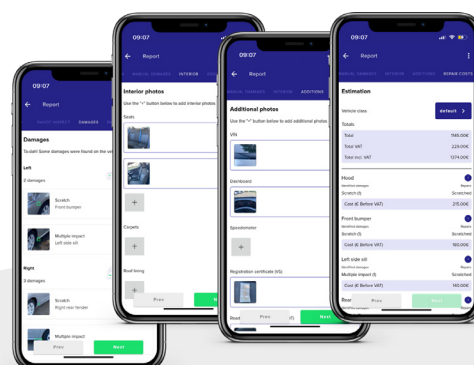

Your dealership trade-in files, standardised and simplified by AI.

With Tchek On-Site Trade-In ^(beta), benefit from a turnkey solution including our inspection standards to manage your dealership trade-ins. As a bonus, we interface directly with your inventory management tools (only available in France).